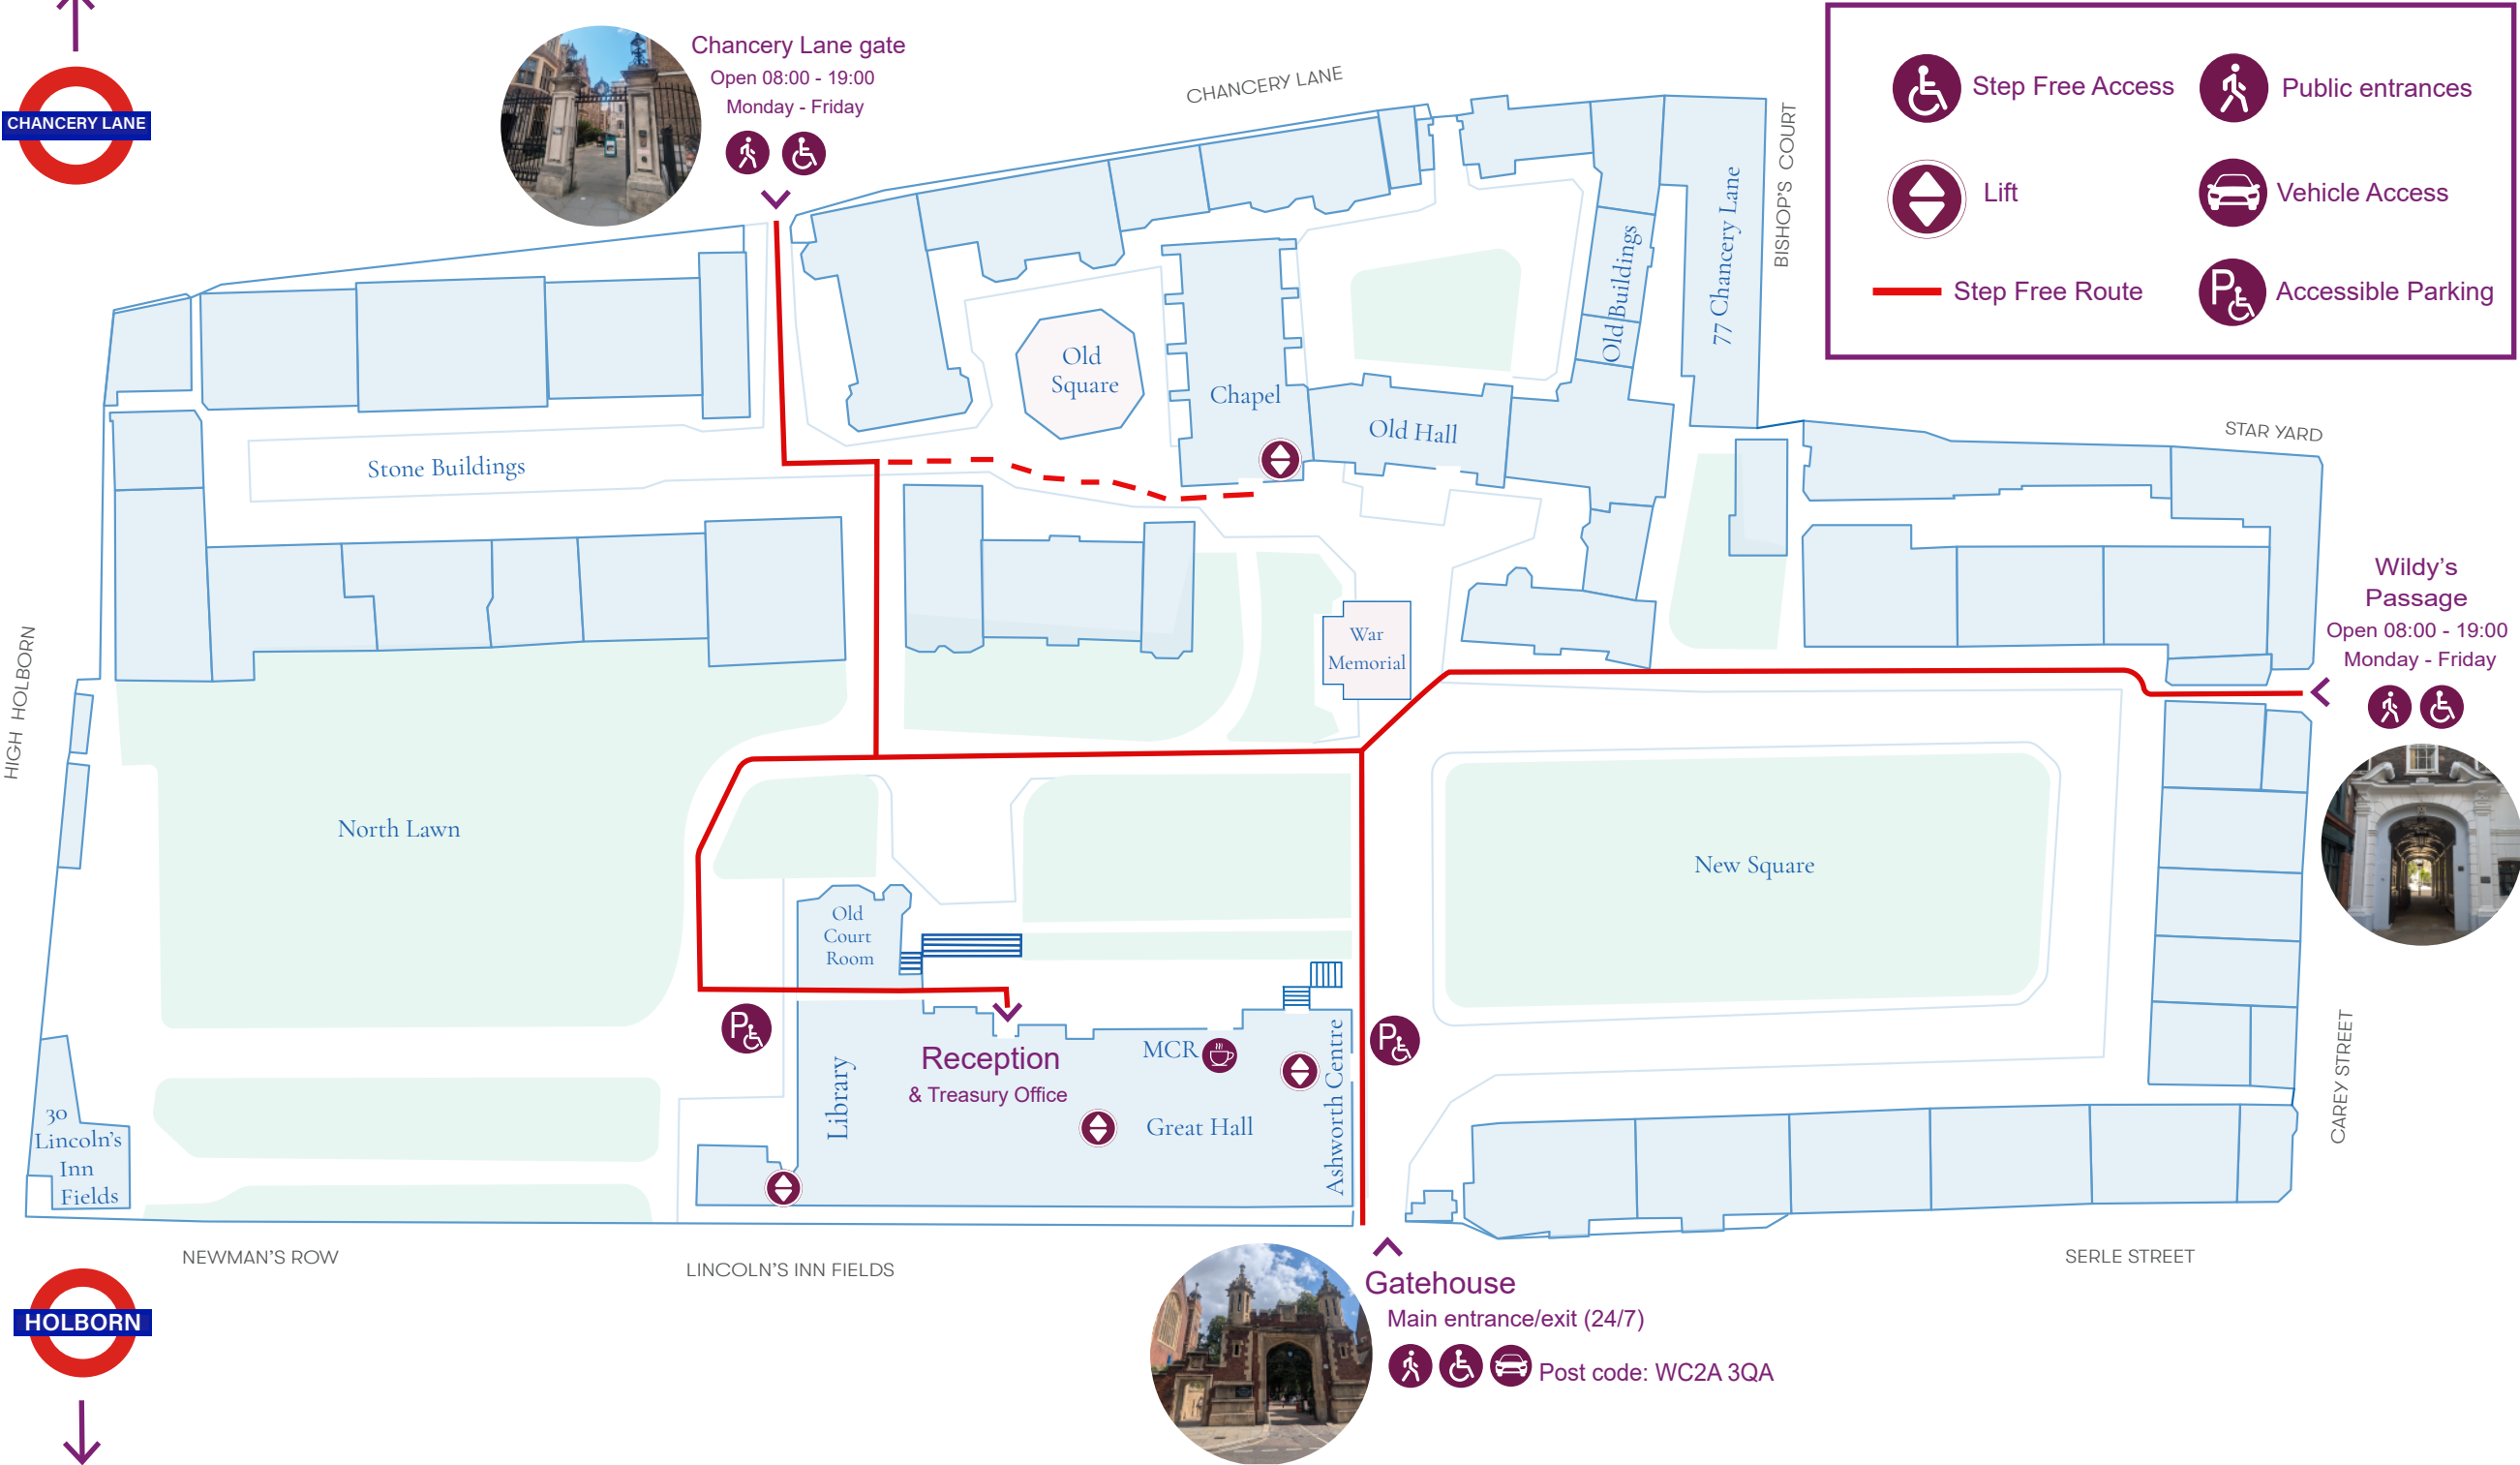

Chancery Lane gate
 Open 08:00 - 19:00
 Monday - Friday

Gatehouse
 Main entrance/exit (24/7)

	Step Free Access		Public entrances
	Lift		Vehicle Access
	Step Free Route		Accessible Parking

Wildy's Passage
 Open 08:00 - 19:00
 Monday - Friday

30
Lincoln's
Inn
Fields

NEWMAN'S ROW

LINCOLN'S INN FIELDS

SERLE STREET

CAREY STREET

New Square

North Lawn

Stone Buildings

Old Square

Chapel

Old Hall

Old Buildings

77 Chancery Lane

BISHOP'S COURT

STAR YARD

War Memorial

Old Court Room

Library

Reception & Treasury Office

Great Hall

MCR

Ashworth Centre